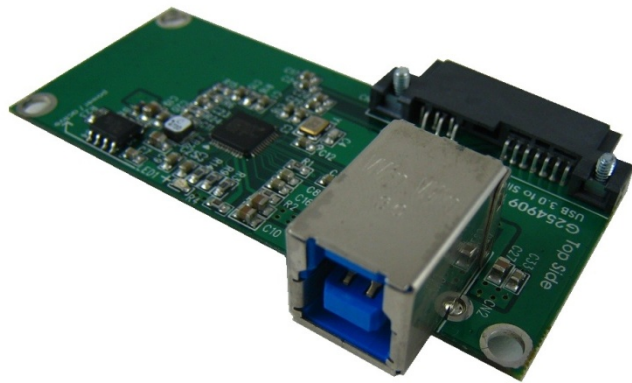

# U216A

## Slimline SATA CD, DVD R/W to USB 3.0 adapter

U216A Adapter

U216A is an economical USB 3.0 module, providing the SATA interface Slimline CD/DVD RW converts to USB 3.0. It includes a Slimline Host Receptacle connector for optical writer drive and an USB 3.0 / B type receptacle connector to the host connected. After assembly, it can be through the USB read and burn CD / DVD without having to install any drivers.

### Specification:

- Compliant with ATA revision 3.0 Standard
- Compliant with USB3.0 Specification Revision 1.0
- To Host — USB 3.0 B type female connector
- Device — Slimline SATA Receptacle 7+6pin connector

### Ordering information:

- U216A -- Slimline SATA CD/DVD RW to USB3.0 module

U216A adapter with DVD R/W